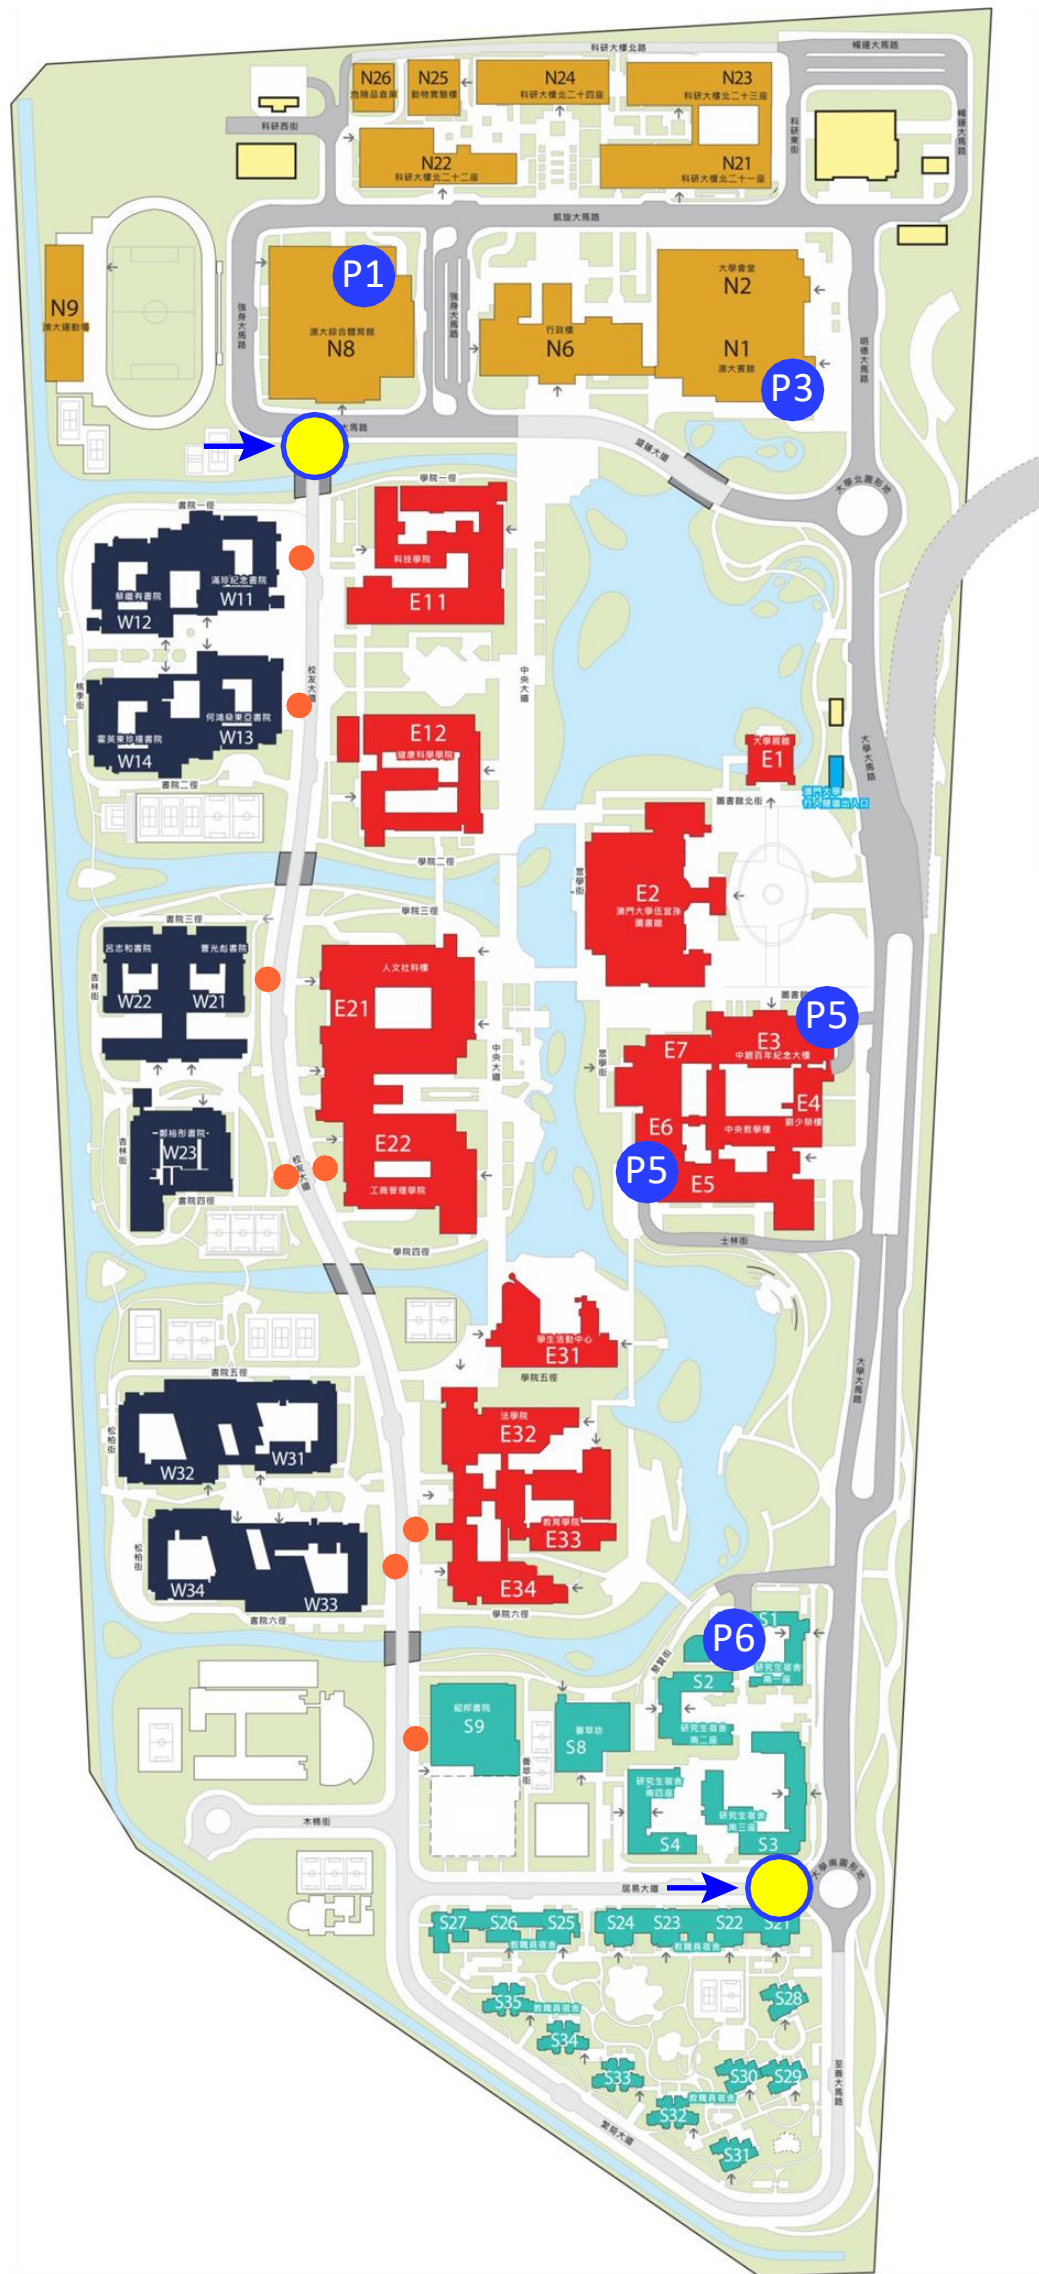

住宿生遷出期間的特別交通安排

Special Traffic Arrangement for the Move-Out Period

生效時段

Effective Period

05/05/2023 - 31/05/2023
08:00 - 18:00

訪客停車場
Visitor Car Park

路閘位置
Car Gate Location

上落客點
Loading Point

注意

Notice

大學內聯路內不准泊車或停車等候
(特許車輛除外)
Waiting and parking are prohibited
within the campus inner roads
(Except for authorized vehicles)