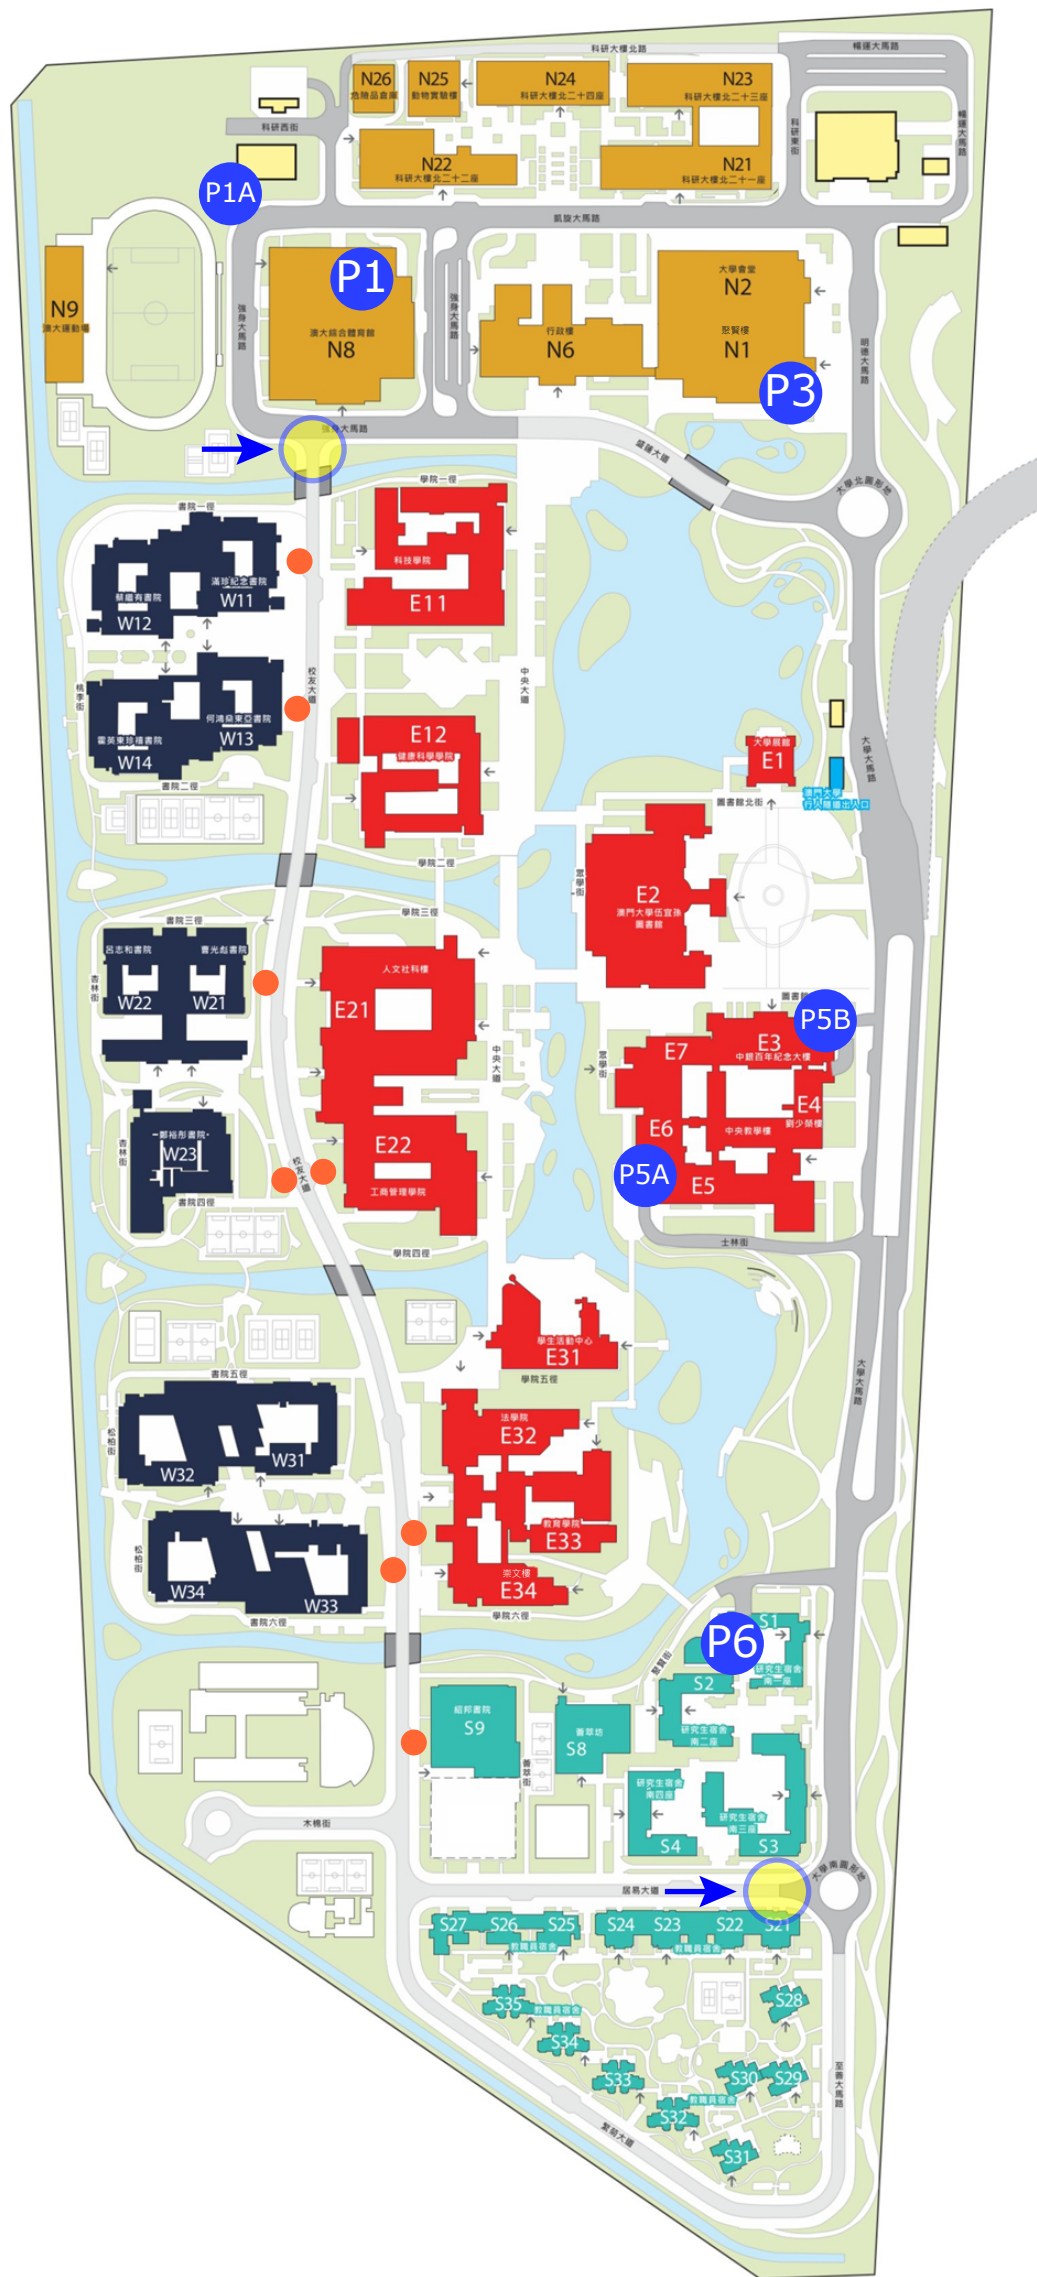

住宿生遷出期間的特別交通安排

Special Traffic Arrangement for the Move-out Period

生效時段

Effective Period

2024/05/10 - 06/03
08:00 - 18:00

訪客停車場
Visitor Car Park

路閘位置
Car Gate Location

落客點
Unloading Point

注意

Notice

大學內聯路內不准泊車或停車等候
(特許車輛除外)

Waiting and parking are prohibited
within the campus inner roads
(Except for authorized vehicles)